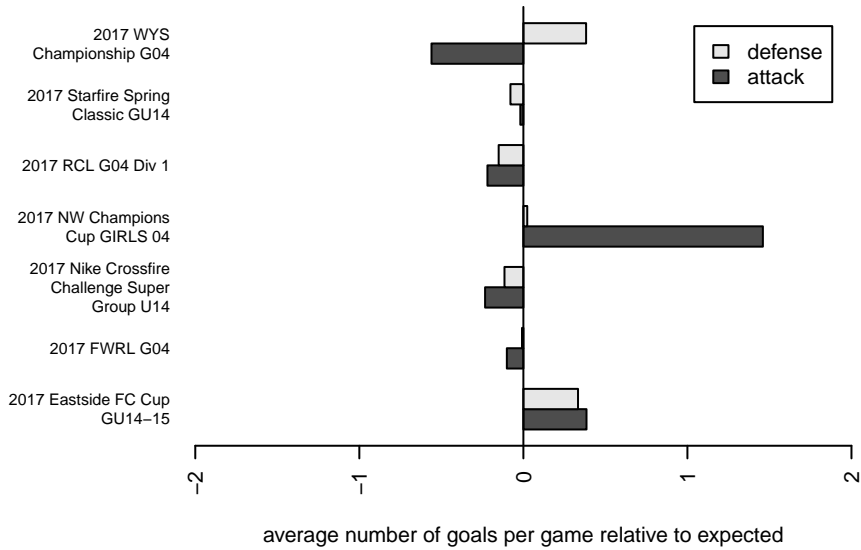

## GS Surf A G04

Greater Seattle Surf  
 Bothel, WA  
 G04 total strength=1739  
 attack=23.12 defense=29.11  
 fall league = RCL G04 Div 1

alt names used:  
 GS SURF G04 A  
 GS Surf G04 A  
 GS SURF G04 A (WA)  
 GS Surf G04A  
 Greater Seattle Surf G04 A (WA)  
 GS Surf G04 A

**attack and defense variance (black dot)  
relative to other teams  
and top 10 in region**

**attack and defense rating  
relative to others at age  
and all opponents in last 13 months**

**Performance relative to 13 month average**