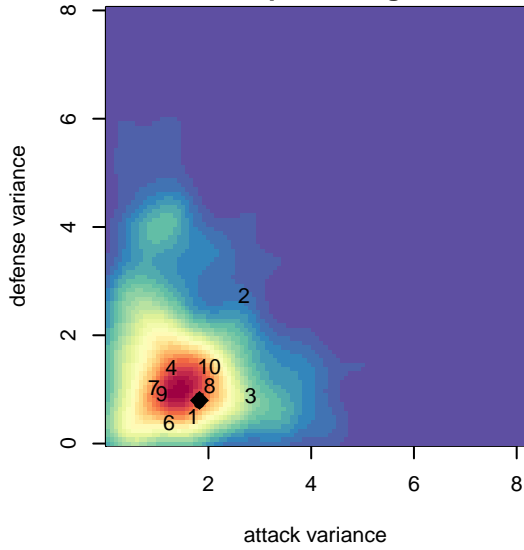

## GS Surf A G04

Greater Seattle Surf  
 Bothel, WA  
 G04 total strength=1739  
 attack=23.12 defense=29.11  
 fall league = RCL G04 Div 1

alt names used:  
 GS SURF G04 A  
 GS Surf G04 A  
 GS SURF G04 A (WA)  
 GS Surf G04A  
 Greater Seattle Surf G04 A (WA)  
 GS Surf G04 A

**attack and defense variance (black dot)  
relative to other teams  
and top 10 in region**

**attack and defense rating  
relative to others at age  
and all opponents in last 13 months**

**Performance relative to 13 month average**