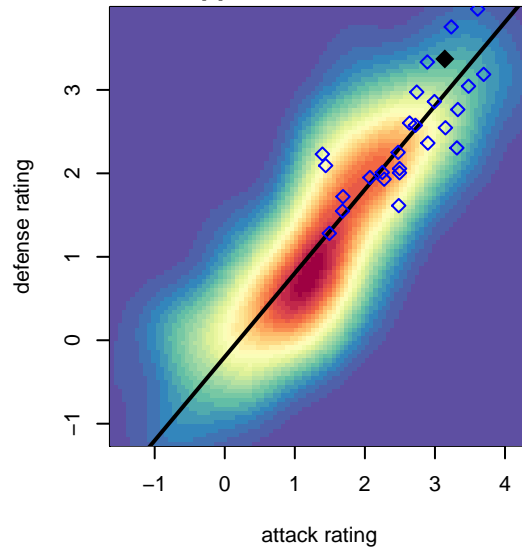

## GS Surf A G04

Greater Seattle Surf  
 Bothel, WA  
 G04 total strength=1739  
 attack=23.12 defense=29.11  
 fall league = RCL G04 Div 1

alt names used:  
 GS SURF G04 A  
 GS Surf G04 A  
 GS SURF G04 A (WA)  
 GS Surf G04A  
 Greater Seattle Surf G04 A (WA)  
 GS Surf G04 A

**attack and defense variance (black dot)  
relative to other teams  
and top 10 in region**

**attack and defense rating  
relative to others at age  
and all opponents in last 13 months**

**Performance relative to 13 month average**