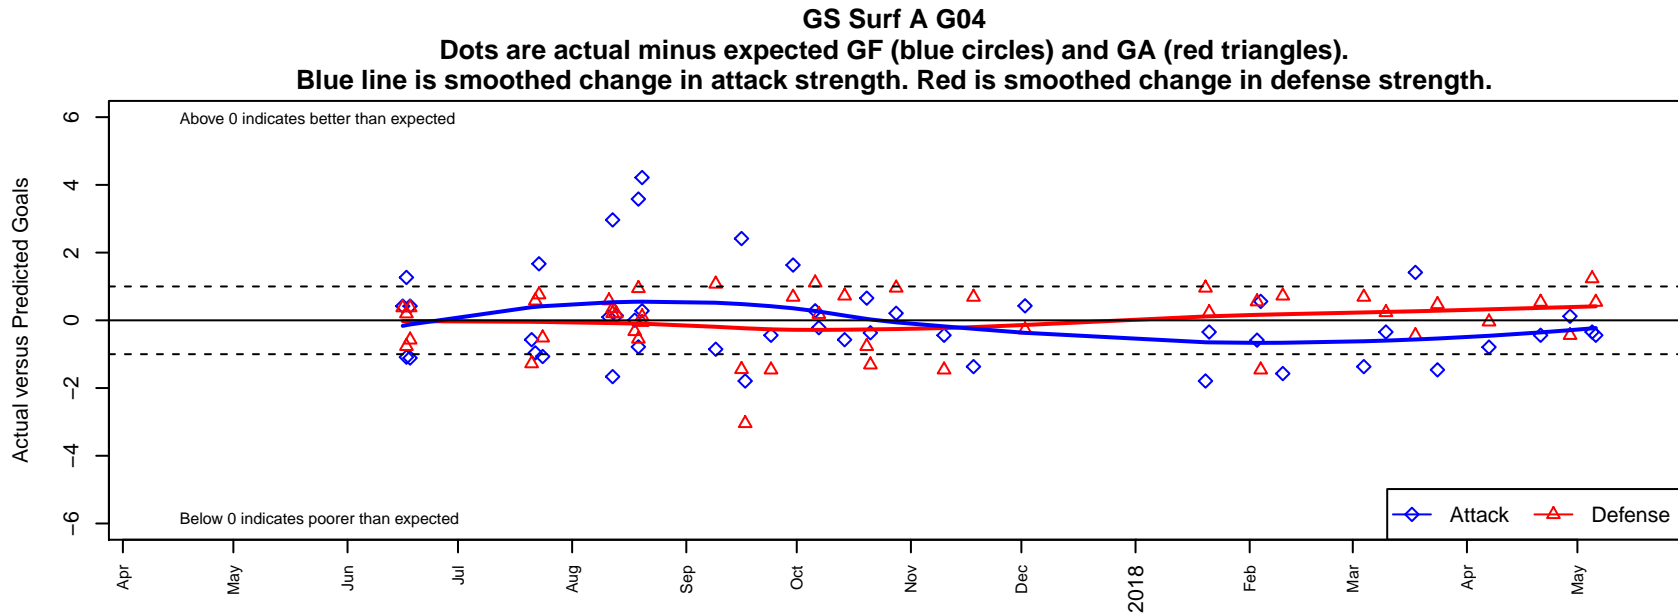

## GS Surf A G04

Greater Seattle Surf  
 Bothel, WA  
 G04 total strength=1739  
 attack=23.12 defense=29.11  
 fall league = RCL G04 Div 1

alt names used:  
 GS SURF G04 A  
 GS Surf G04 A  
 GS SURF G04 A (WA)  
 GS Surf G04A  
 Greater Seattle Surf G04 A (WA)  
 GS Surf G04 A

**attack and defense variance (black dot)  
relative to other teams  
and top 10 in region**

**attack and defense rating  
relative to others at age  
and all opponents in last 13 months**

**Performance relative to 13 month average**