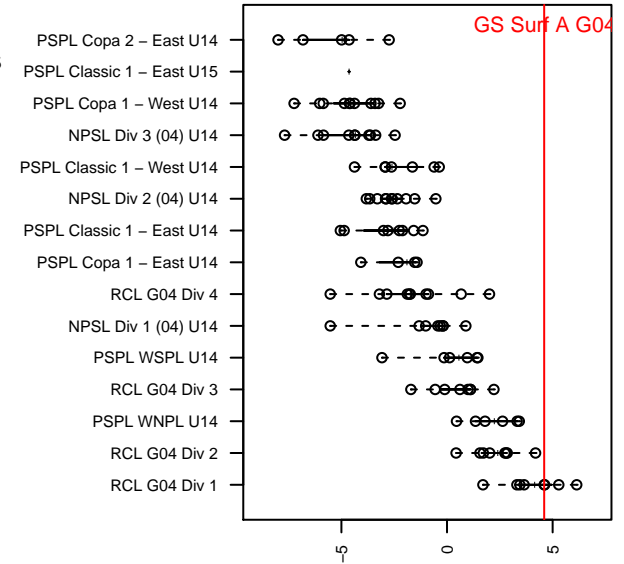

## GS Surf A G04

Greater Seattle Surf  
 Bothel, WA  
 G04 total strength=1739  
 attack=23.12 defense=29.11  
 fall league = RCL G04 Div 1

alt names used:  
 GS SURF G04 A  
 GS Surf G04 A  
 GS SURF G04 A (WA)  
 GS Surf G04A  
 Greater Seattle Surf G04 A (WA)  
 GS Surf G04 A

**attack and defense variance (black dot)  
relative to other teams  
and top 10 in region**

**attack and defense rating  
relative to others at age  
and all opponents in last 13 months**

**Performance relative to 13 month average**