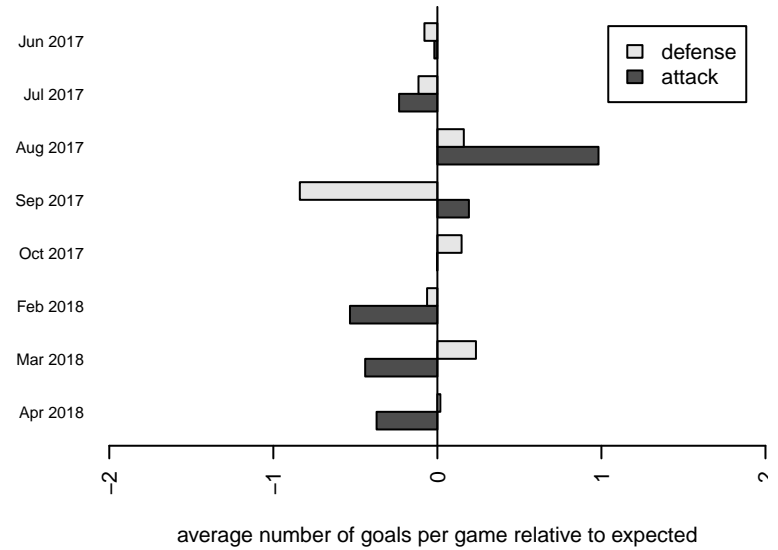

Performance relative to 13 month average